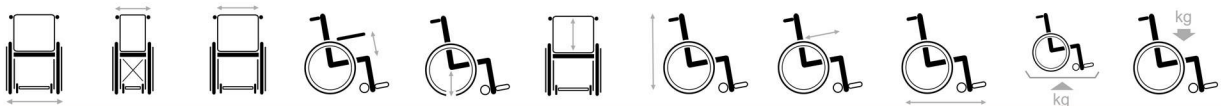

Jazz S50

FEATURES

Your basic foldable wheelchair

STANDARD & LIGHT MANUAL WHEELCHAIRS

The wheelchair Jazz S50 is an excellent combination between technicality, comfort and Vermeiren quality.

C27
blue

580		390								
610		420								
630	290	440	220	500	420	935	450	1120	16,1	130
650		460								
670		480								
690		500								

Sizes in mm, weight in kg. Deviations in sizes and weight (15 mm, 1,5 kg and 1,5°) are possible.